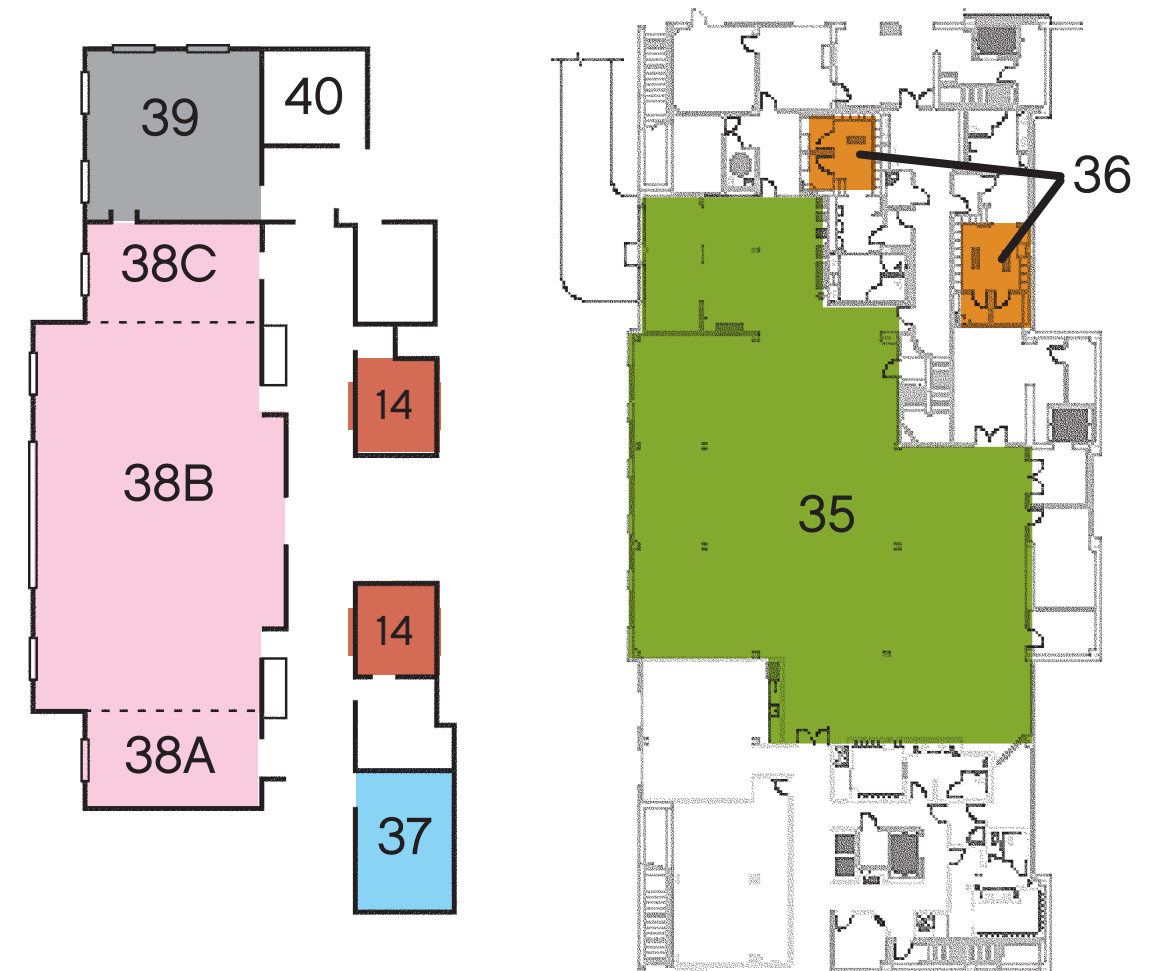

### UPPER MEZZANINE LEVEL

## MAP LEGEND

- 26. INDOOR POOL
- 27. POOL / FITNESS LOCKER ROOMS
- 28. FITNESS CENTER
- 29. YORK A,B
- 30. YORK FOYER
- 31. TERRACE
- 32. ATRIUM
- 33. UNION A, B, C
- 34. UNION FOYER
- 35. CADDIE SHACK
- 36. GOLF LOCKER ROOMS
- 37. CLUBHOUSE BOARDROOM
- 38. FAIRWAY BALLROOM A, B, C
- 39. OVERLOOK
- 40. LIBRARY

## THE BALLANTYNE HOTEL LOWER/UPPER LEVEL

### LOWER LEVEL CLUBHOUSE