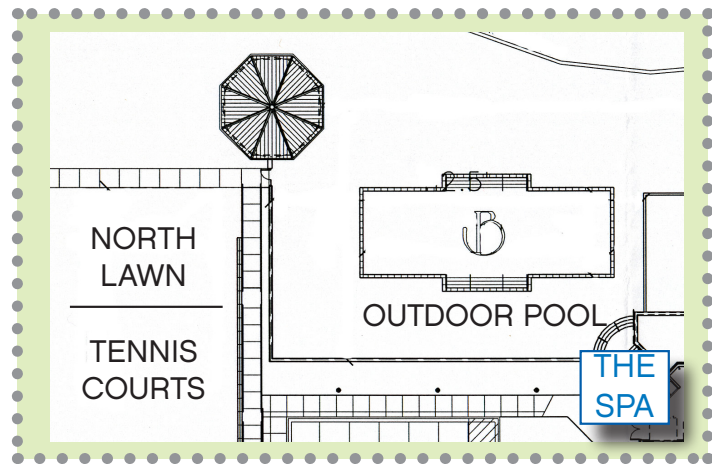

# THE BALLANTYNE HOTEL- MAIN LEVEL

## MAP LEGEND

- |                    |                                       |
|--------------------|---------------------------------------|
| 1. SPA             | 15. COURTESY PHONES                   |
| 2. ELEVATORS       | 16. BALLANTYNE FOYER B                |
| 3. CONCIERGE       | 17. BALLANTYNE BALLROOM A, B, C, D, E |
| 4. GUEST RECEPTION | 18. BALLANTYNE FOYER D                |
| 5. VERANDA         | 19A. PRIVATE DINING ROOM              |
| 6. VERANDA BAR     | 19B. GALLERY RESTAURANT               |
| 7. ASH             | 19C. GALLERY BAR                      |
| 8. AZALEA          | 20. THE GREAT ROOM                    |
| 9. BRADFORD        | 21. GOLF PRO SHOP                     |
| 10. DOGWOOD        | 22. BALCONY                           |
| 11. MAGNOLIA       | 23. BISSELL ROOM                      |
| 12. WILLOW         | 24. HARRIS ROOM                       |
| 13. BUSINESS CENER | 25. MORRISON ROOM                     |
| 14. RESTROOM       |                                       |

### LOCATED NEXT TO THE SPA