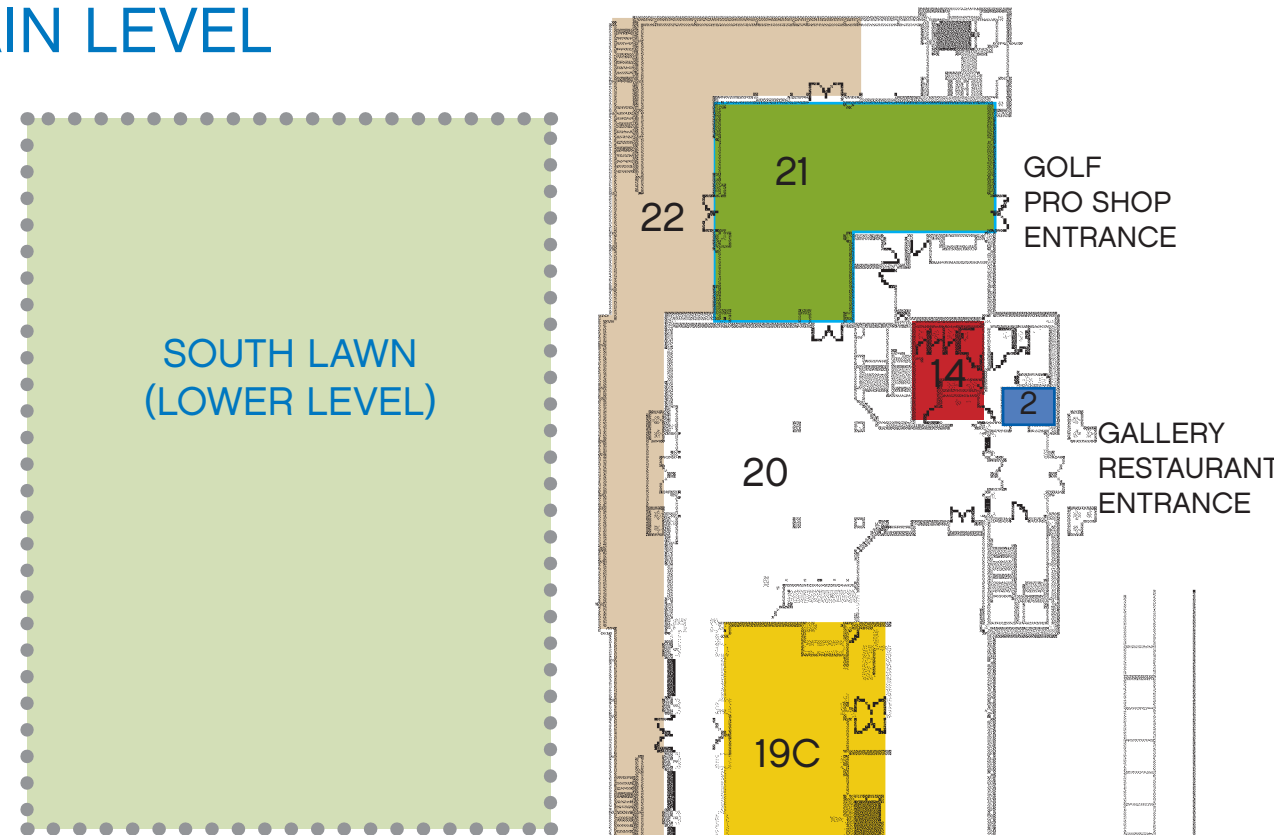

# THE BALLANTYNE HOTEL- MAIN LEVEL

## MAP LEGEND

- |                    |                                       |
|--------------------|---------------------------------------|
| 1. SPA             | 15. COURTESY PHONES                   |
| 2. ELEVATORS       | 16. BALLANTYNE FOYER B                |
| 3. CONCIERGE       | 17. BALLANTYNE BALLROOM A, B, C, D, E |
| 4. GUEST RECEPTION | 18. BALLANTYNE FOYER D                |
| 5. VERANDA         | 19A. PRIVATE DINING ROOM              |
| 6. VERANDA BAR     | 19B. GALLERY RESTAURANT               |
| 7. ASH             | 19C. GALLERY BAR                      |
| 8. AZALEA          | 20. THE GREAT ROOM                    |
| 9. BRADFORD        | 21. GOLF PRO SHOP                     |
| 10. DOGWOOD        | 22. BALCONY                           |
| 11. MAGNOLIA       | 23. BISSELL ROOM                      |
| 12. WILLOW         | 24. HARRIS ROOM                       |
| 13. BUSINESS CENER | 25. MORRISON ROOM                     |
| 14. RESTROOM       |                                       |

### LOCATED NEXT TO THE SPA

### LOWER LEVEL CLUBHOUSE