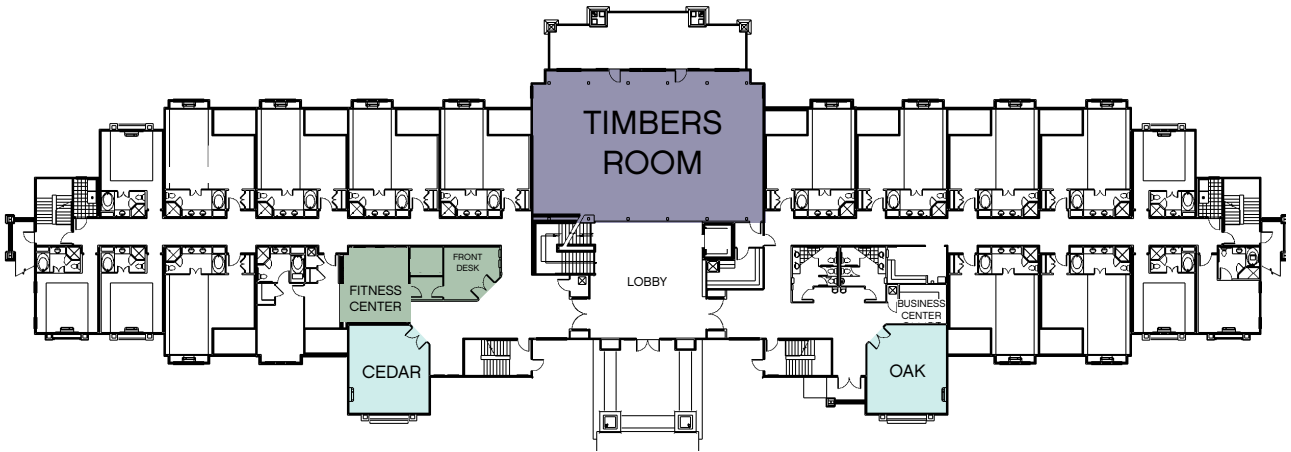

The Lodge at Ballantyne

The Lodge at Ballantyne is an innovative retreat providing an inviting atmosphere for executive outings, training, leadership development and social events. The Lodge features 36 distinct guest rooms, all custom furnished, with unique details including down comforters, robes, private deluxe baths with two sinks, a garden jetted tub and separate shower.

The Lodge has a per day rental that includes:

- All 36 Lodge guestrooms
- 4,000 sq. ft. of meeting space that includes a main room and five breakout rooms
- Tennis Courts
- Business Center
- Fitness Center
- Complete privacy (no other groups)
- Access to all Ballantyne Hotel & Lodge amenities

THE LODGE LOWER LEVEL

THE LODGE MAIN LEVEL

THE LODGE UPPER LEVEL

THE LODGE CAPACITY CHART

ROOM	METER	FEET	SQ. M	SQ. FT.	HEIGHT	DINNER	RCPTN	DANCE	THTR	U-SHAPE	CLSRM	CONFR	CRSNT
TIMBERS	18 x 12	60 x 39	216	2340	30	80	100						
RETREAT	16 x 12	51 x 39	192	1989	8	120	300		150	40	80	50	60
CEDAR	7 x 6	23 x 20	42	460	9	20				20	25	20	
OAK	7 x 6	23 x 20	42	460	9	20				20	25	20	
MAPLE	7 x 6	23 x 20	42	460	9	20				20	25	20	
ELM	7 x 6	23 x 20	42	460	9	20				20	25	20	
LIBRARY	5 x 4	17 x 13	20	221	9	8						8	