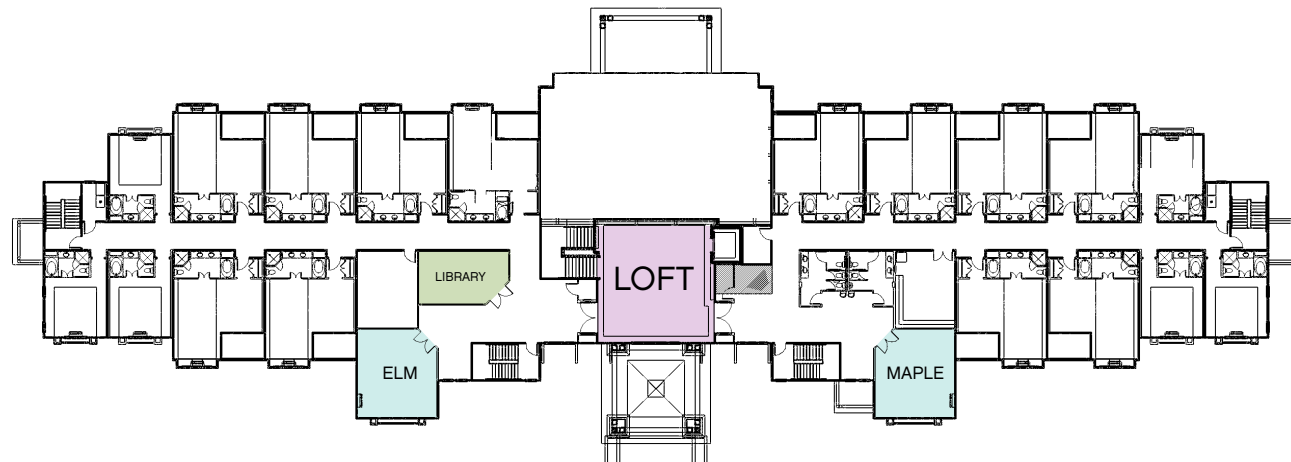

The Lodge at Ballantyne

The Lodge at Ballantyne is an innovative retreat providing an inviting atmosphere for executive outings, training, leadership development and social events. The Lodge features 36 distinct guest rooms, all custom furnished, with unique details including down comforters, robes, private deluxe baths with two sinks, a garden jetted tub and separate shower.

The Lodge has a per day rental that includes:

- All 36 Lodge guestrooms
- 4,000 sq. ft. of meeting space that includes a main room and five breakout rooms
- Tennis Courts
- Business Center
- Fitness Center
- Complete privacy (no other groups)
- Access to all Ballantyne Hotel & Lodge amenities

THE LODGE LOWER LEVEL

THE LODGE MAIN LEVEL

THE LODGE UPPER LEVEL

THE LODGE CAPACITY CHART

ROOM	METER	FEET	SQ. M	SQ. FT.	HEIGHT	DINNER	RCPTN	DANCE	THTR	U-SHAPE	CLSRM	CONFR	CRSNT
TIMBERS	18 x 12	60 x 39	216	2340	30	80	100						
RETREAT	16 x 12	51 x 39	192	1989	8	120	300		150	40	80	50	60
CEDAR	7 x 6	23 x 20	42	460	9	20				20	25	20	
OAK	7 x 6	23 x 20	42	460	9	20				20	25	20	
MAPLE	7 x 6	23 x 20	42	460	9	20				20	25	20	
ELM	7 x 6	23 x 20	42	460	9	20				20	25	20	
LIBRARY	5 x 4	17 x 13	20	221	9	8						8	