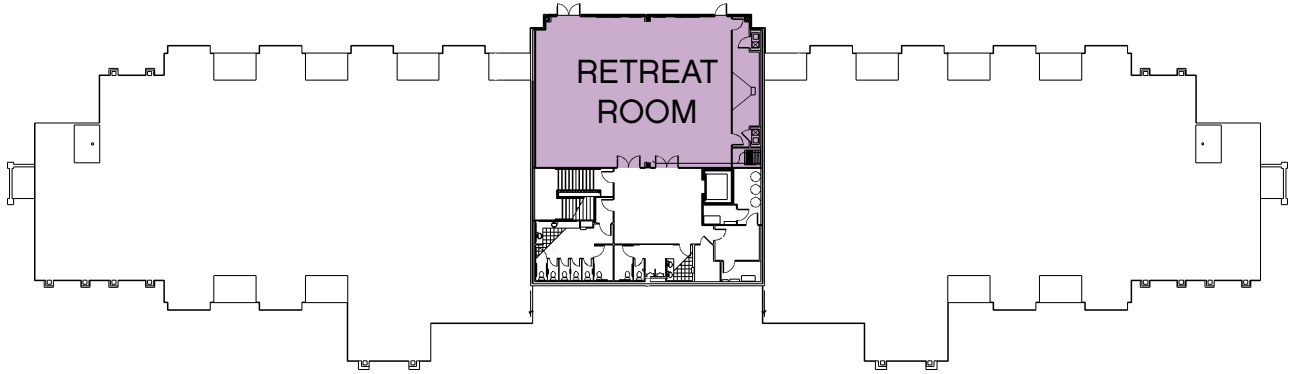

The Lodge at Ballantyne

The Lodge at Ballantyne is an innovative retreat providing an inviting atmosphere for executive outings, training, leadership development and social events. The Lodge features 36 distinct guest rooms, all custom furnished, with unique details including down comforters, robes, private deluxe baths with two sinks, a garden jetted tub and separate shower.

The Lodge has a per day rental that includes:

- All 36 Lodge guestrooms
- 4,000 sq. ft. of meeting space that includes a main room and five breakout rooms
- Tennis Courts
- Business Center
- Fitness Center
- Complete privacy (no other groups)
- Access to all Ballantyne Hotel & Lodge amenities

THE LODGE LOWER LEVEL

THE LODGE MAIN LEVEL

THE LODGE UPPER LEVEL

THE LODGE CAPACITY CHART

ROOM	METER	FEET	SQ. M	SQ. FT.	HEIGHT	DINNER	RCPTN	DANCE	THTR	U-SHAPE	CLSRM	CONFR	CRSNT
TIMBERS	18 x 12	60 x 39	216	2340	30	80	100						
RETREAT	16 x 12	51 x 39	192	1989	8	120	300		150	40	80	50	60
CEDAR	7 x 6	23 x 20	42	460	9	20				20	25	20	
OAK	7 x 6	23 x 20	42	460	9	20				20	25	20	
MAPLE	7 x 6	23 x 20	42	460	9	20				20	25	20	
ELM	7 x 6	23 x 20	42	460	9	20				20	25	20	
LIBRARY	5 x 4	17 x 13	20	221	9	8						8	